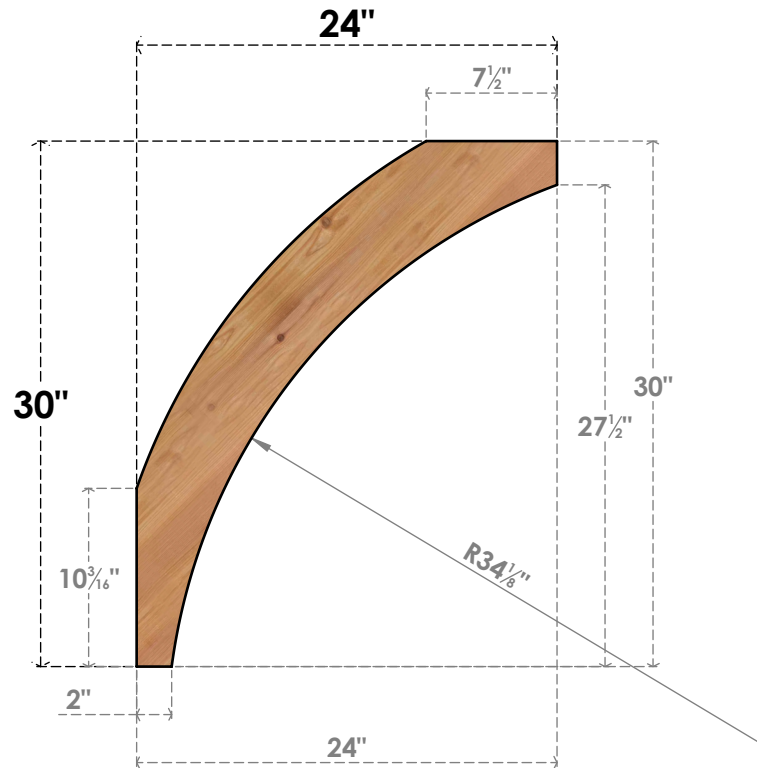

BRC04X24X30THR00SWR

3 1/2"W X 24"D X 30"H THORTON SMOOTH BRACE, WESTERN RED CEDAR

SIDE

FRONT

EKENA MILLWORK
 2300 WEST MAIN ST.
 CLARKSVILLE, TX 75426
 TOLL FREE: 866-607-0453
 WWW.EKENAMILLWORK.COM

NOTES

1. INSTALLATION TO BE COMPLETED IN ACCORDANCE WITH MANUFACTURER'S SPECIFICATIONS.
2. DRAWING MAY NOT BE TO SCALE
3. THIS DRAWING IS INTENDED FOR DESIGN AND PLANNING PURPOSES ONLY.
4. ALL INFORMATION CONTAINED HEREIN WAS CURRENT AT THE TIME OF DEVELOPMENT BUT MUST BE REVIEWED AND APPROVED BY THE PRODUCT MANUFACTURER TO BE CONSIDERED ACCURATE.
5. PRODUCTS ARE NOT KILN DRIED. THIS ITEM IS UNIQUE AND WILL CONTAIN THE NATURAL VARIATIONS THAT THE WOOD SPECIES OFFERS. THIS MAY RESULT IN VARIATIONS UP TO 1/4"