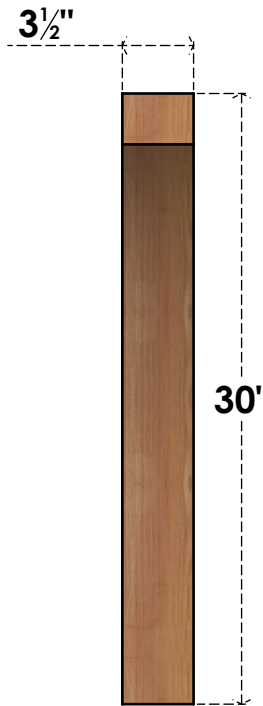

BRC04X24X30THR00SWR

3 1/2"W X 24"D X 30"H THORTON SMOOTH BRACE, WESTERN RED CEDAR

SIDE

FRONT

EKENA MILLWORK
 2300 WEST MAIN ST.
 CLARKSVILLE, TX 75426
 TOLL FREE: 866-607-0453
 WWW.EKENAMILLWORK.COM

NOTES

1. INSTALLATION TO BE COMPLETED IN ACCORDANCE WITH MANUFACTURER'S SPECIFICATIONS.
2. DRAWING MAY NOT BE TO SCALE
3. THIS DRAWING IS INTENDED FOR DESIGN AND PLANNING PURPOSES ONLY.
4. ALL INFORMATION CONTAINED HEREIN WAS CURRENT AT THE TIME OF DEVELOPMENT BUT MUST BE REVIEWED AND APPROVED BY THE PRODUCT MANUFACTURER TO BE CONSIDERED ACCURATE.
5. PRODUCTS ARE NOT KILN DRIED. THIS ITEM IS UNIQUE AND WILL CONTAIN THE NATURAL VARIATIONS THAT THE WOOD SPECIES OFFERS. THIS MAY RESULT IN VARIATIONS UP TO 1/4"